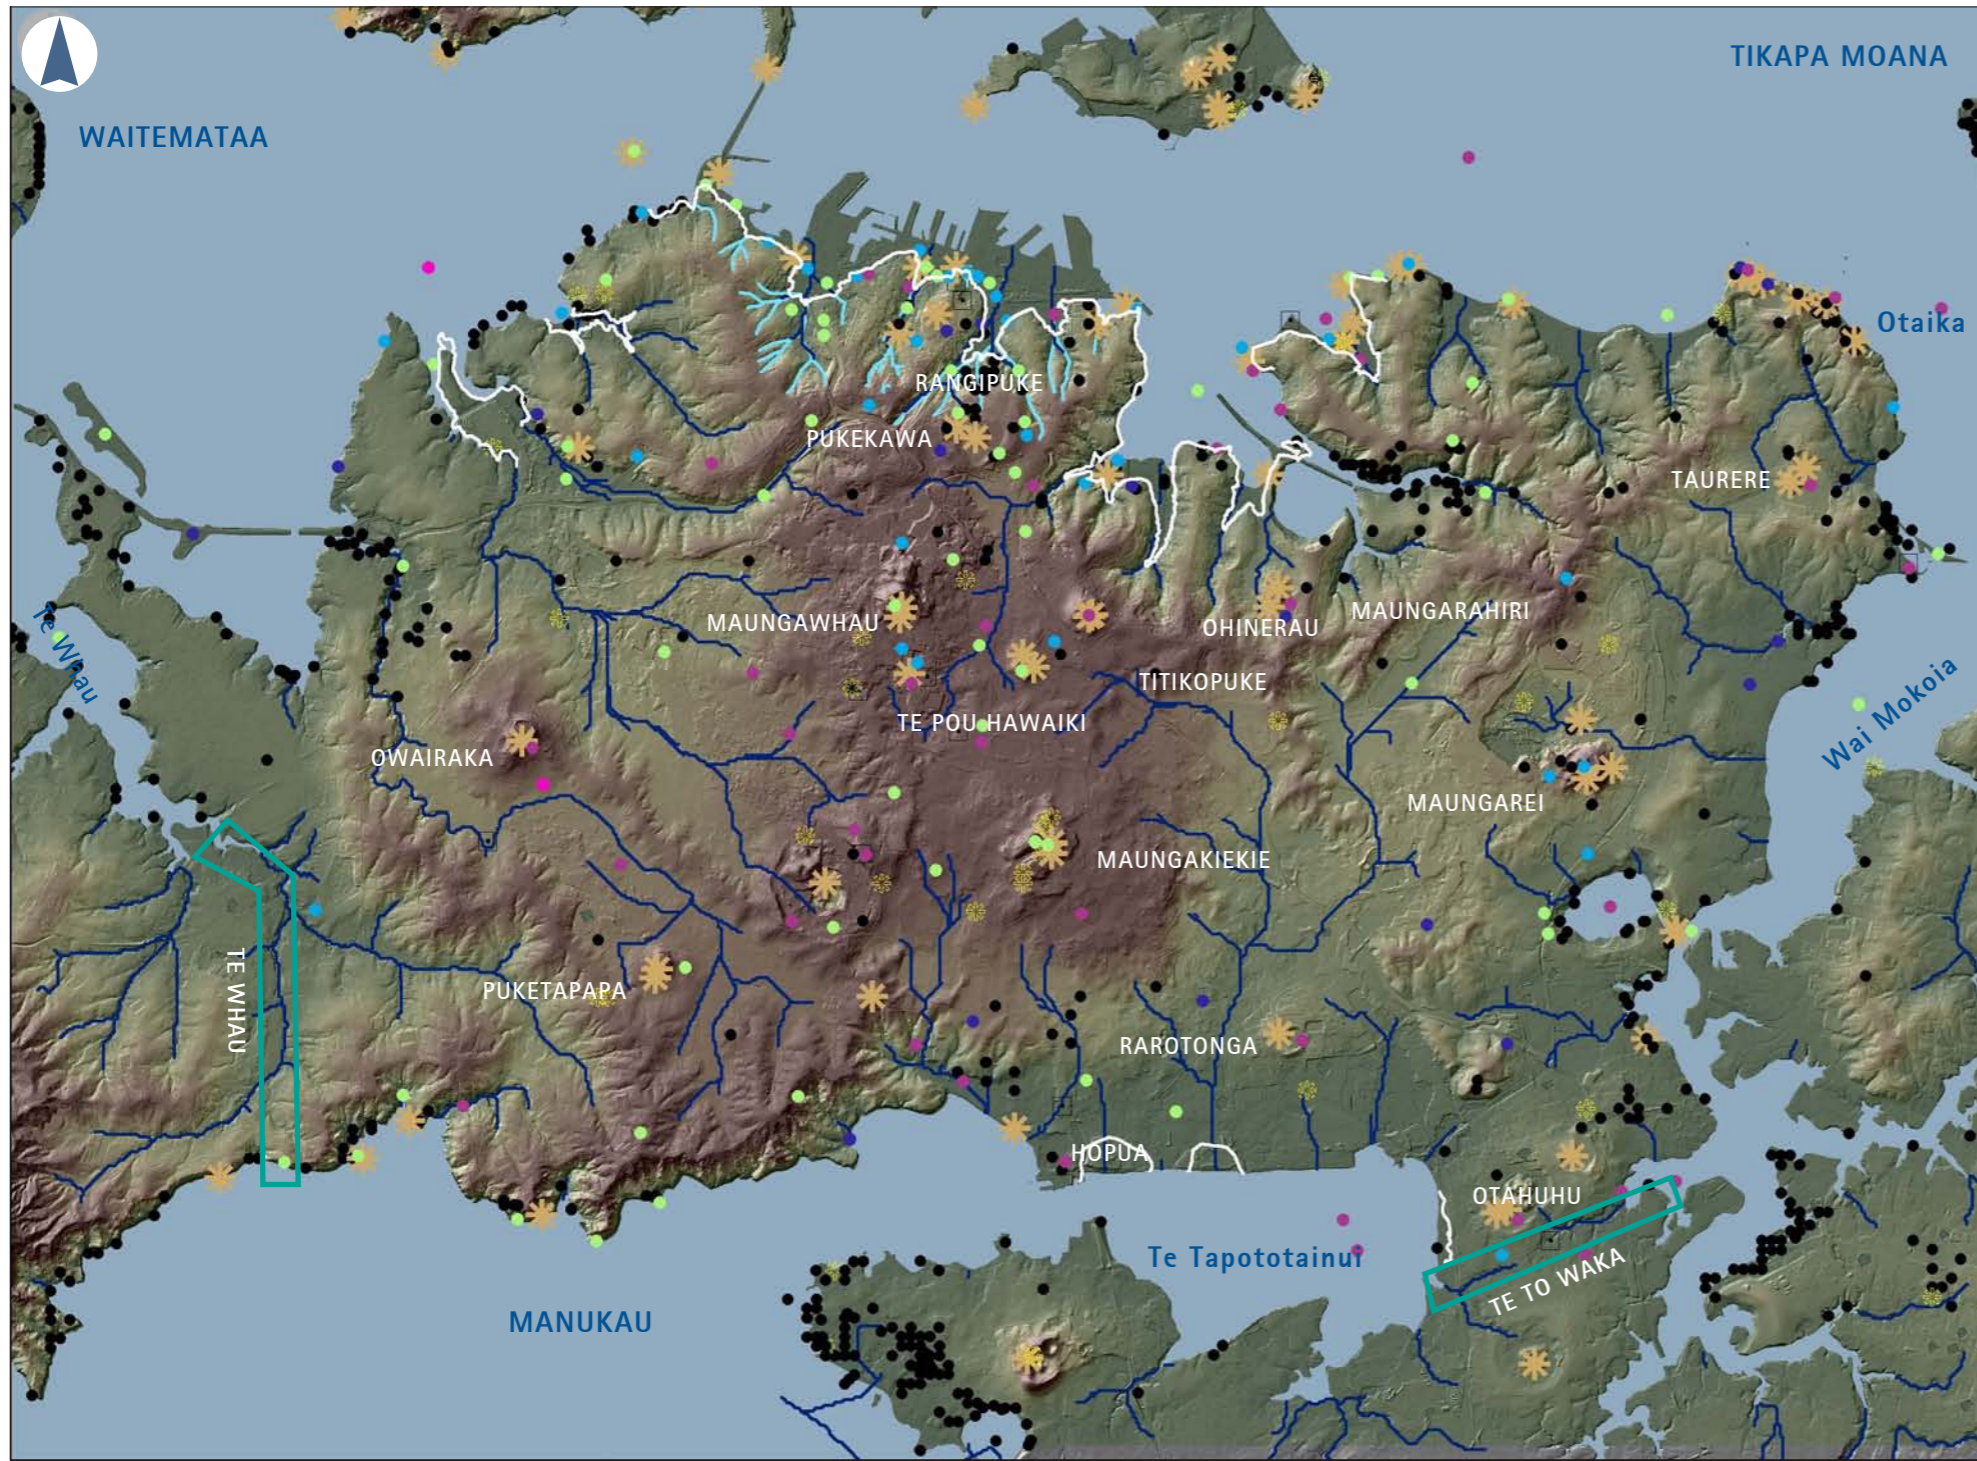

Legend	Original Coastline	Maori Place Names by Origin	Ancestral	Noted Maori Archaeological Sites	Pa
	Streams		Event		Urupa / Burial Sites
	Historic Streams		Metaphysical		Other
	Portages		Natural		ACC 2008 Maori Sites
			Not defined		

HERITAGE MAPPING: Nga Wahi Tuturu o Tamaki – Traditional Places of Auckland

Date Drawn: 18.09.08
Scale: 1:80,000 @ A3

Author: PWi
File Path: A08188_001_Heritage_GISmapping.indd

DRAFT
CONFIDENTIAL